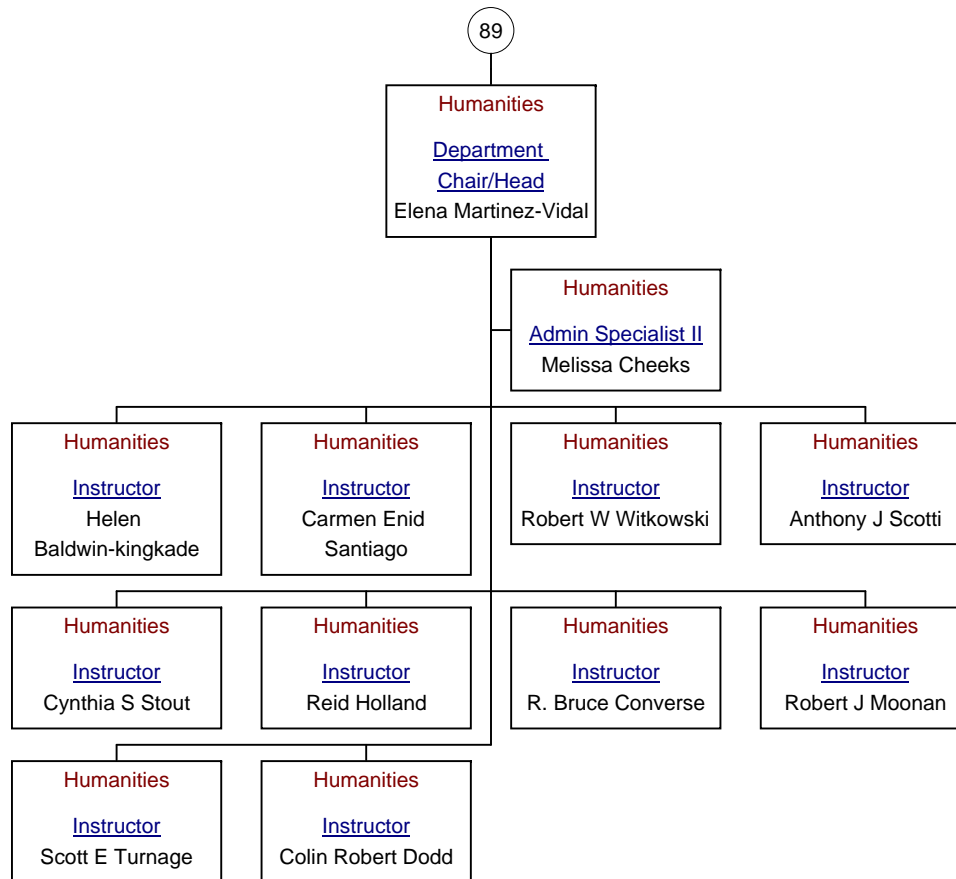

Midlands Technical College