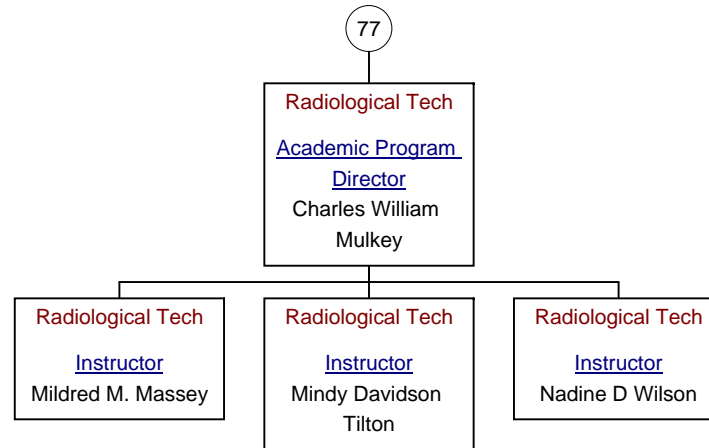

Midlands Technical College