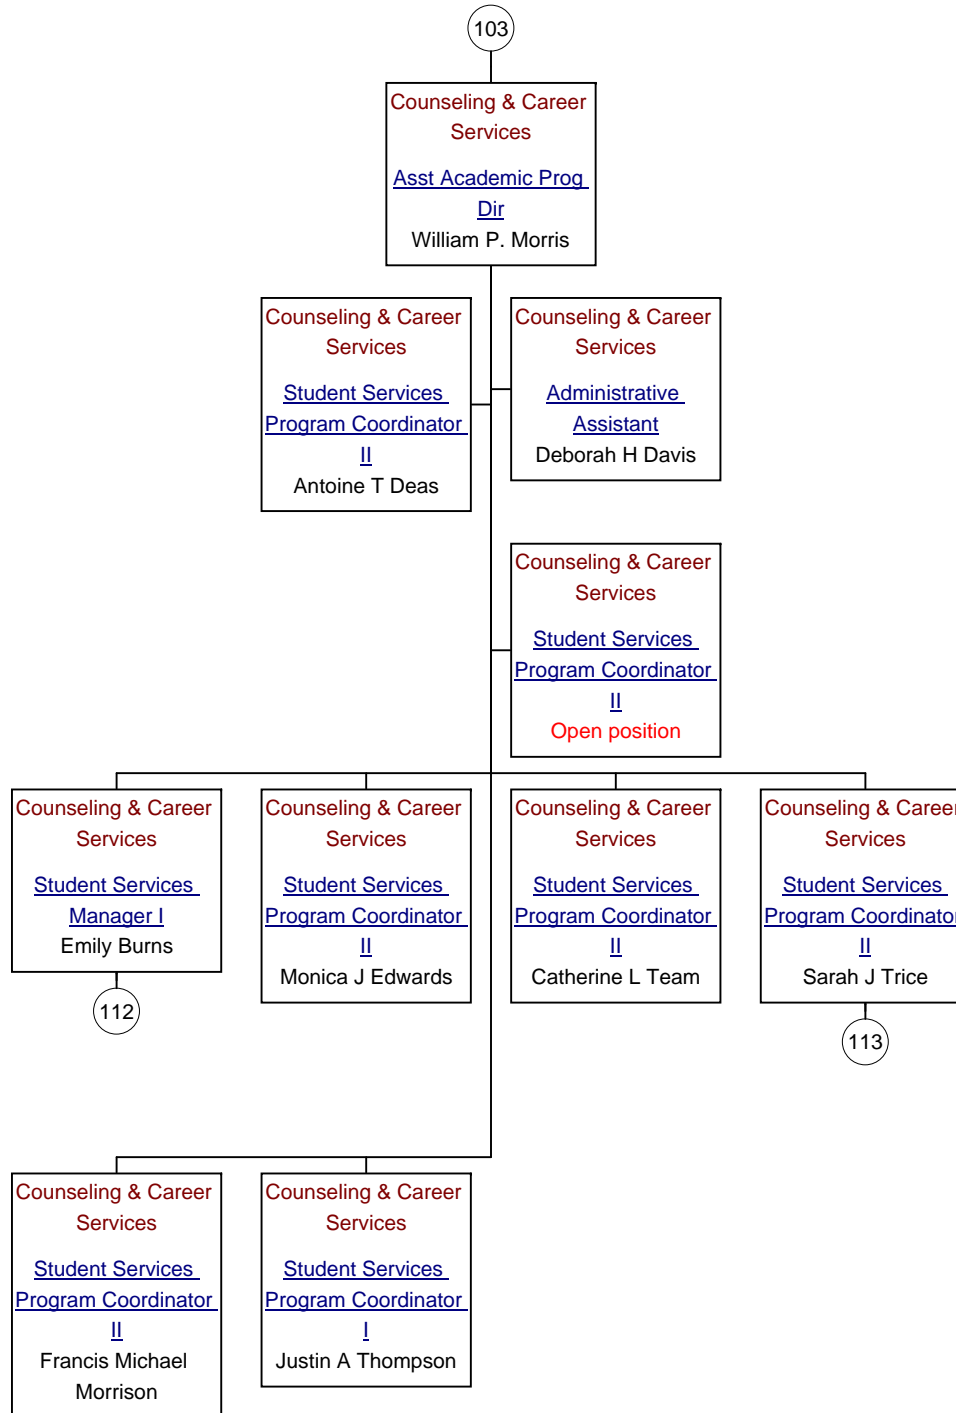

Midlands Technical College