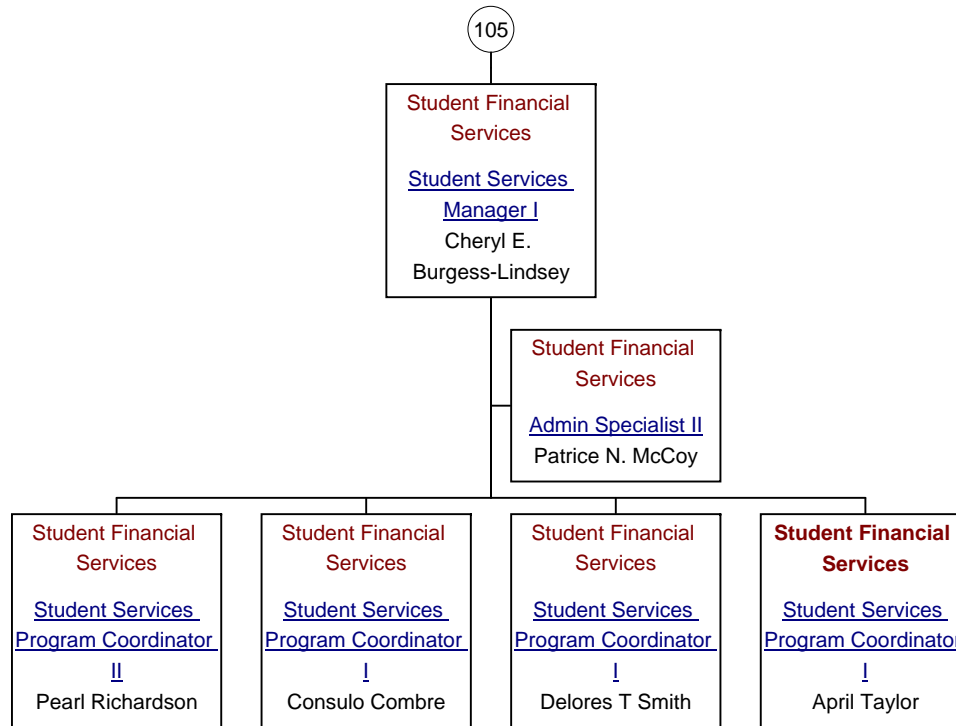

Midlands Technical College