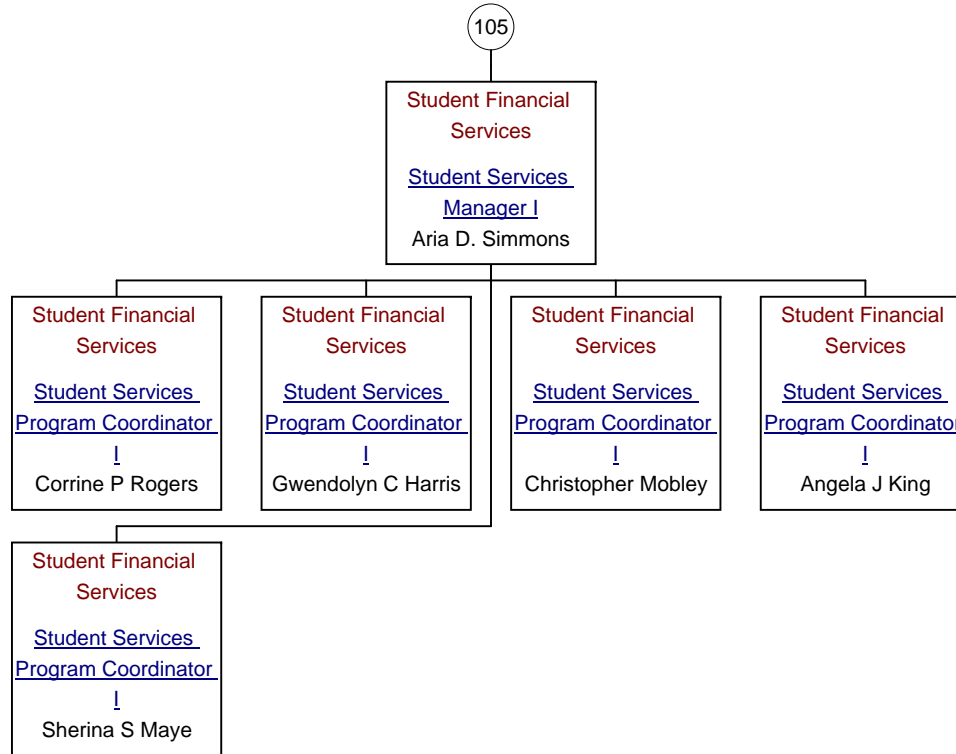

Midlands Technical College