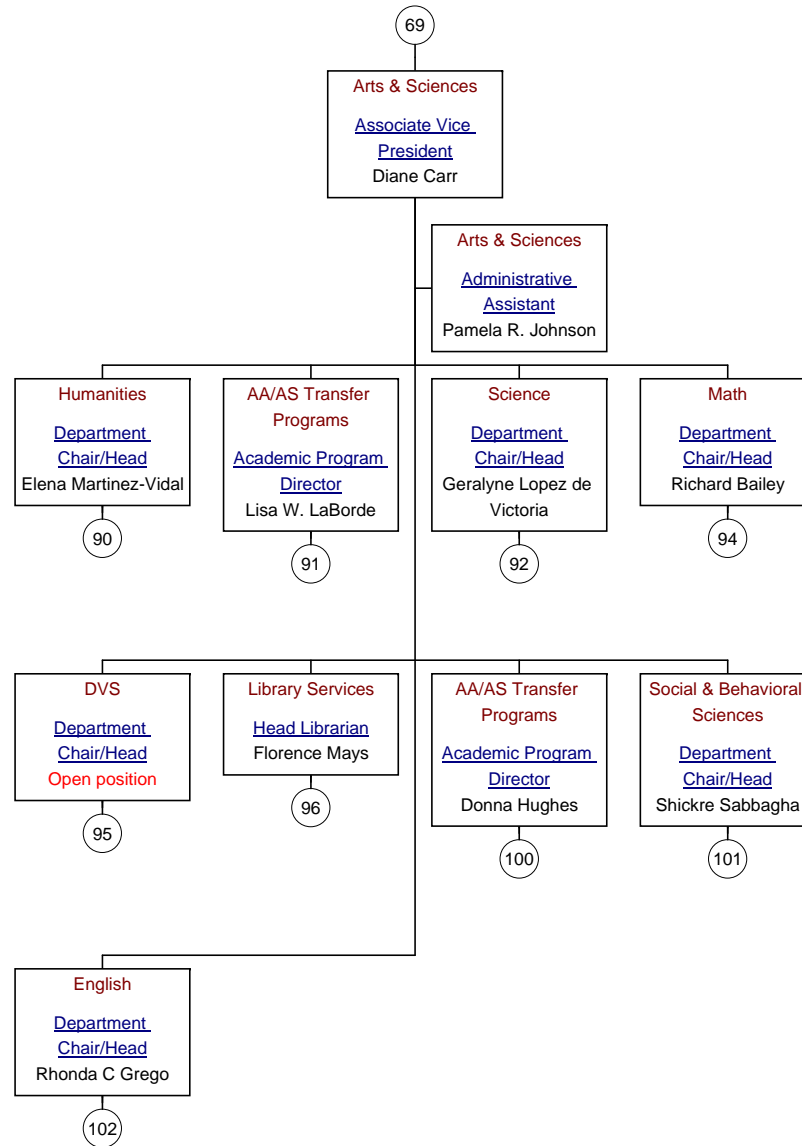

Midlands Technical College