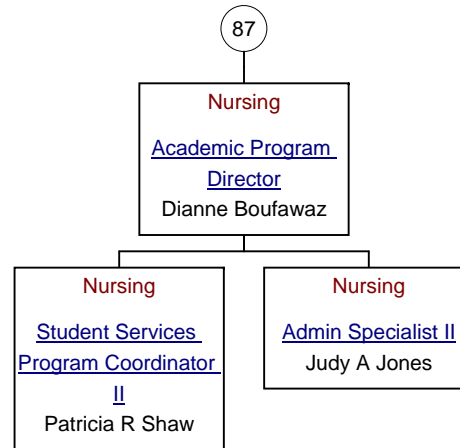

Midlands Technical College

77

Nuclear Medicine
Tech
Academic Program
Director
Raymond H Wiegner

Nuclear Medicine
Tech
Instructor
Mauren H Kreiner

Midlands Technical College

Midlands Technical College

Midlands Technical College